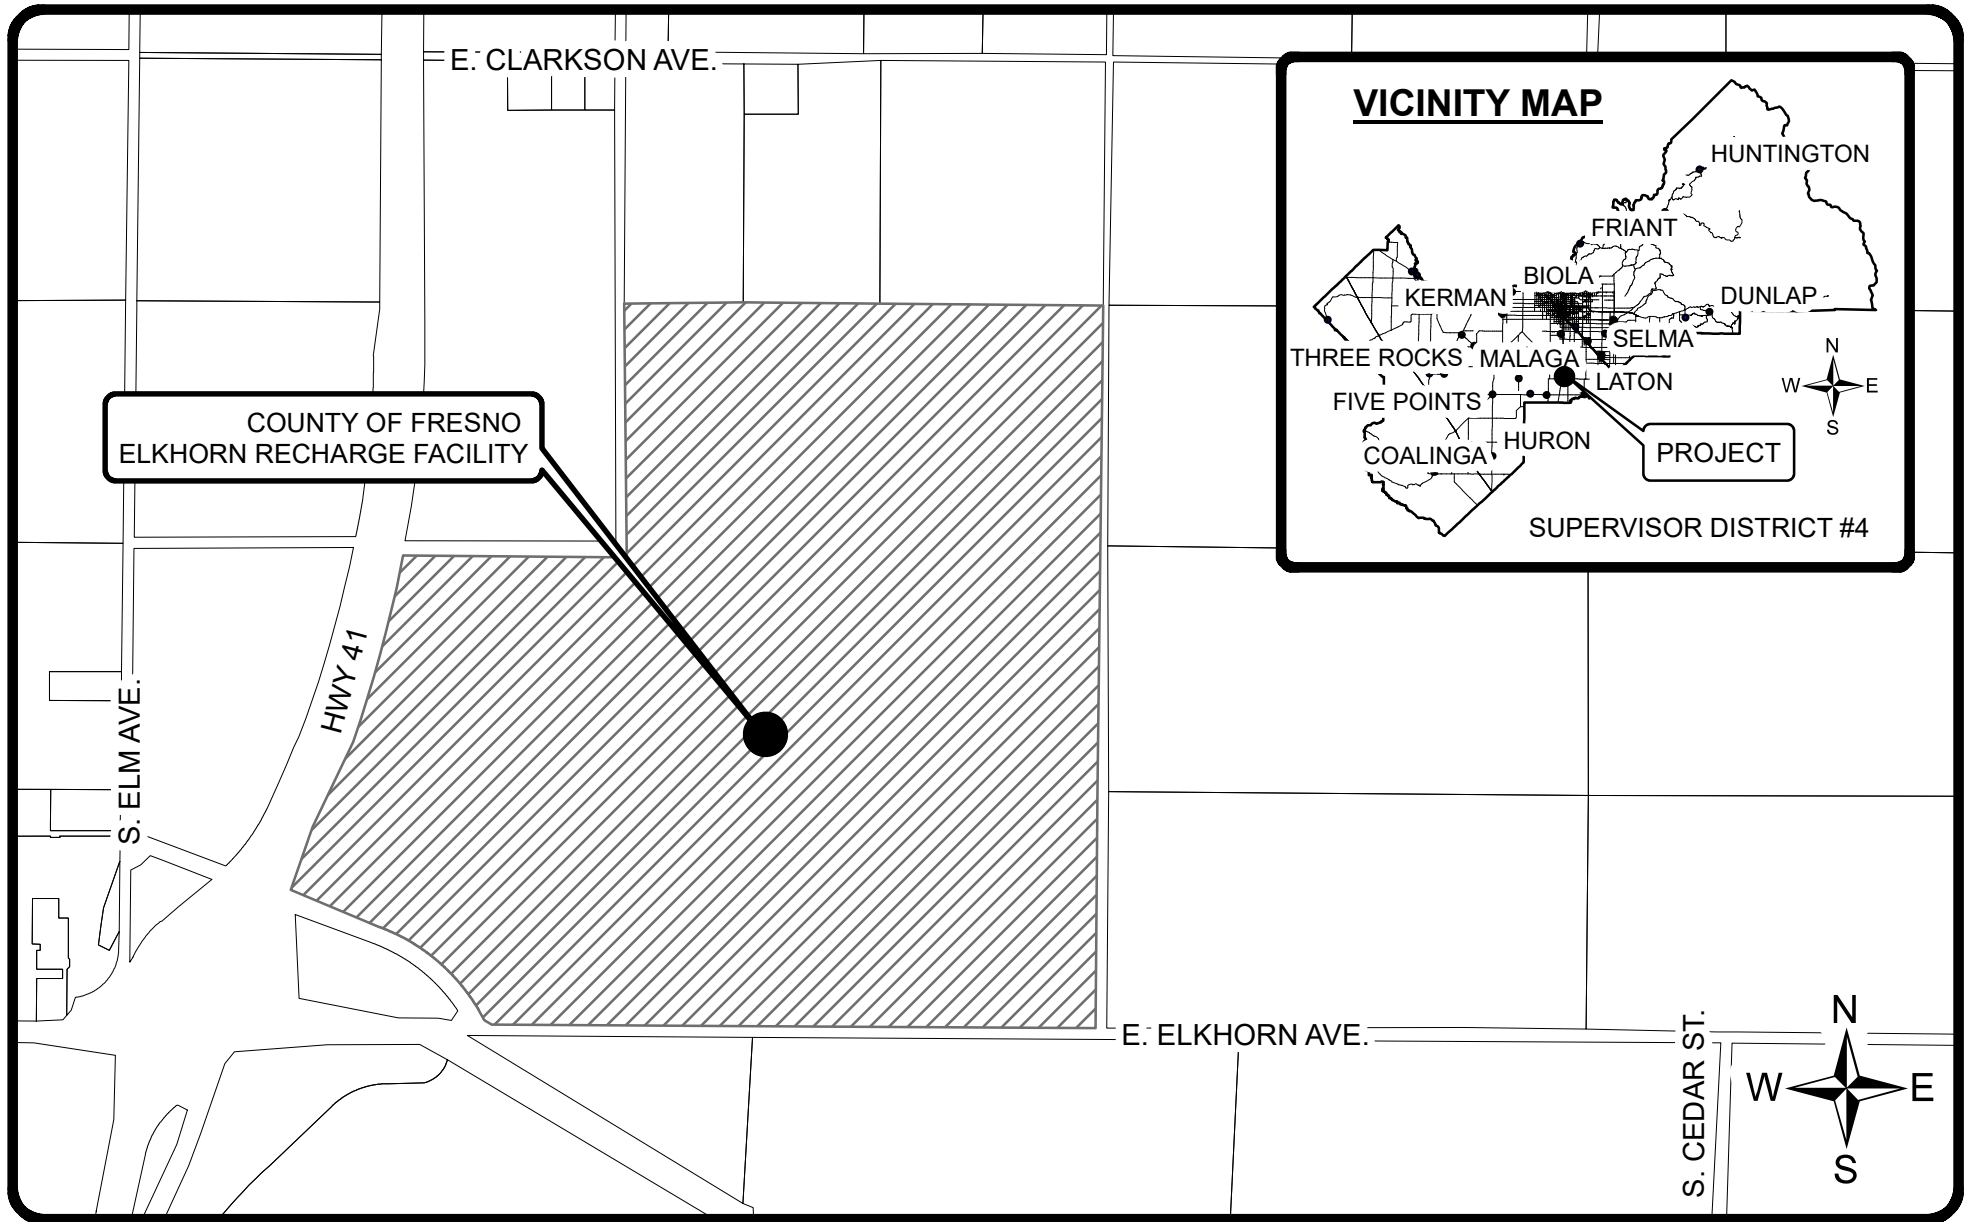

PROJECT COUNTY OF FRESNO ELKHORN RECHARGE FACILITY

DEPARTMENT OF PUBLIC WORKS
AND PLANNING

LOCATION MAP