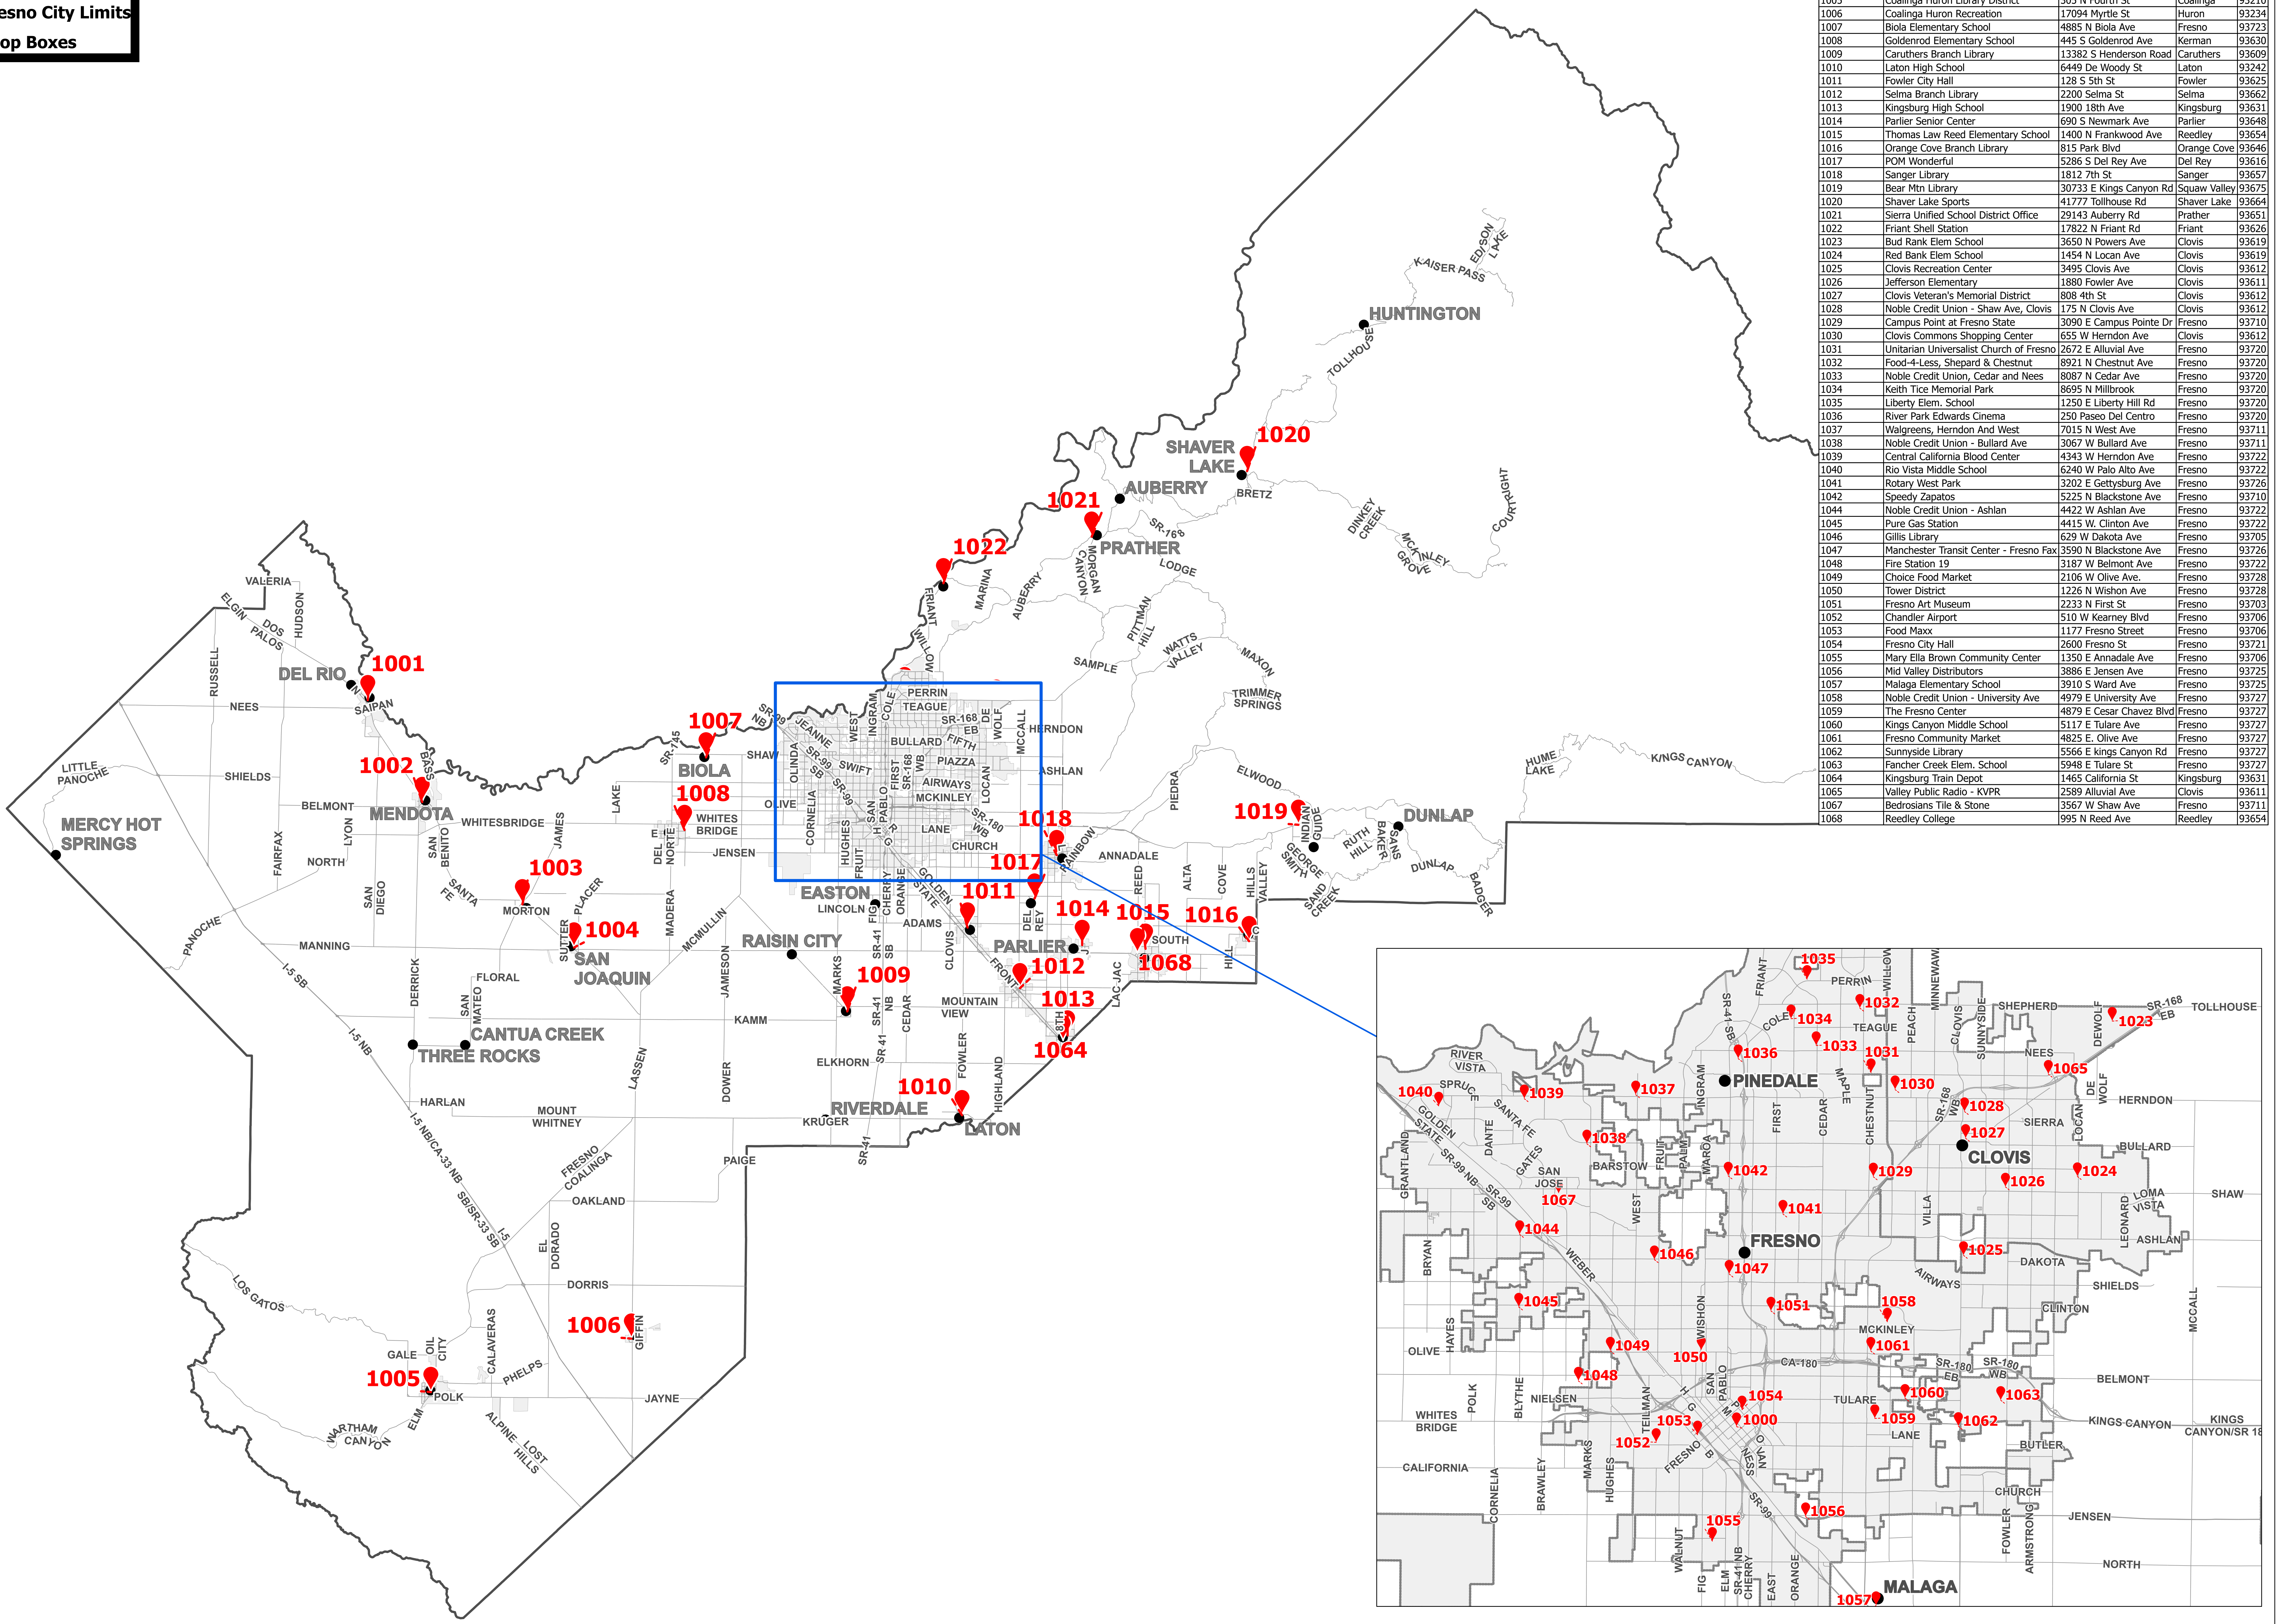

Legend

- City
- Streets
- ▭ Fresno City Limits
- 📍 Drop Boxes

Drop Boxes

Drop Box #	Name	Address	City	Zip
1000	Election Office	2221 Kern St	Fresno	93721
1001	Firebaugh City Hall	1133 P St	Firebaugh	93622
1002	Mendota City Hall	643 Quince St	Mendota	93640
1003	Tranquility Library	25561 Williams Ave.	Tranquility	93668
1004	San Joaquin Health Center	21890 W Colorado Ave	San Joaquin	93660
1005	Coalinga Huron Library District	305 N Fourth St	Coalinga	93210
1006	Coalinga Huron Recreation	17094 Myrtle St	Huron	93234
1007	Biola Elementary School	4885 N Biola Ave	Fresno	93723
1008	Goldenrod Elementary School	445 S Goldenrod Ave	Kerman	93630
1009	Caruthers Branch Library	13382 S Henderson Road	Caruthers	93609
1010	Laton High School	6449 De Woody St	Laton	93242
1011	Fowler City Hall	128 S 5th St	Fowler	93625
1012	Selma Branch Library	2200 Selma St	Selma	93662
1013	Kingsburg High School	1900 18th Ave	Kingsburg	93631
1014	Parlier Senior Center	690 S Newmark Ave	Parlier	93648
1015	Thomas Law Reed Elementary School	1400 N Frankwood Ave	Reedley	93654
1016	Orange Cove Branch Library	815 Park Blvd	Orange Cove	93646
1017	ICOM Wonderful	5286 S Del Rey Ave	Del Rey	93616
1018	Sanger Library	1812 7th St	Sanger	93657
1019	Bear Mtn Library	30733 E Kings Canyon Rd	Sauw Valley	93675
1020	Shaver Lake Sports	41777 Tollhouse Rd	Shaver Lake	93664
1021	Sierra Unified School District Office	29143 Auberry Rd	Prather	93651
1022	Friant Shell Station	17822 N Friant Rd	Friant	93626
1023	Bud Rank Elem School	3650 N Powers Ave	Clovis	93619
1024	Red Bank Elem School	1454 N Locan Ave	Clovis	93619
1025	Clovis Recreation Center	3495 Clovis Ave	Clovis	93612
1026	Jefferson Elementary	1880 Fowler Ave	Clovis	93611
1027	Clovis Veteran's Memorial District	808 4th St	Clovis	93612
1028	Noble Credit Union - Shaw Ave, Clovis	175 N Clovis Ave	Clovis	93612
1029	Campus Point at Fresno State	3090 E Campus Pointe Dr	Fresno	93710
1030	Clovis Commons Shopping Center	655 W Herndon Ave	Clovis	93612
1031	Unitarian Universalist Church of Fresno	2672 E Alluvial Ave	Fresno	93720
1032	Food-4-Less, Shepard & Chestnut	8921 N Chestnut Ave	Fresno	93720
1033	Noble Credit Union, Cedar and Nees	8087 N Cedar Ave	Fresno	93720
1034	Keith Tice Memorial Park	8695 N Millbrook	Fresno	93720
1035	Liberty Elem. School	1250 E Liberty Hill Rd	Fresno	93720
1036	River Park Edwards Cinema	250 Paseo Del Centro	Fresno	93720
1037	Walgreens, Herndon And West	7015 N West Ave	Fresno	93711
1038	Noble Credit Union - Bullard Ave	3067 W Bullard Ave	Fresno	93711
1039	Central California Blood Center	4343 W Herndon Ave	Fresno	93722
1040	Rio Vista Middle School	6240 W Palo Alto Ave	Fresno	93722
1041	Rotary West Park	3202 E Gettysburg Ave	Fresno	93726
1042	Speedy Zapatos	5225 N Blackstone Ave	Fresno	93710
1043	Noble Credit Union - Ashlan	4422 W Ashlan Ave	Fresno	93722
1044	Pure Gas Station	4415 W Clinton Ave	Fresno	93722
1045	Gillis Library	629 W Dakota Ave	Fresno	93705
1046	Manchester Transit Center - Fresno Fax	3590 N Blackstone Ave	Fresno	93726
1047	Fire Station 19	3187 W Belmont Ave	Fresno	93722
1048	Choice Food Market	2106 W Olive Ave	Fresno	93728
1049	Tower District	1226 N Wishon Ave	Fresno	93728
1050	Fresno Art Museum	2233 N First St	Fresno	93703
1051	Chandler Airport	510 W Kearney Blvd	Fresno	93706
1052	Food Maxx	1177 Fresno Street	Fresno	93706
1053	Fresno City Hall	2600 Fresno St	Fresno	93721
1054	Mary Ella Brown Community Center	1350 E Annadale Ave	Fresno	93706
1055	Mid Valley Distributors	3886 E Jensen Ave	Fresno	93725
1056	Malaga Elementary School	3910 S Ward Ave	Fresno	93725
1057	Noble Credit Union - University Ave	4979 E University Ave	Fresno	93727
1058	The Fresno Center	4879 E Cesar Chavez Blvd	Fresno	93727
1059	Kings Canyon Middle School	5117 E Tulare Ave	Fresno	93727
1060	Fresno Community Market	4825 E Olive Ave	Fresno	93727
1061	Sunnyside Library	5566 E Kings Canyon Rd	Fresno	93727
1062	Fancher Creek Elem. School	5948 E Tulare St	Fresno	93631
1063	Kingsburg Train Depot	1465 California St	Kingsburg	93631
1064	Valley Public Radio - KVPR	2589 Alluvial Ave	Clovis	93611
1065	Bedrosians Tile & Stone	3567 W Shaw Ave	Fresno	93711
1066	Reedley College	995 N Reed Ave	Reedley	93654